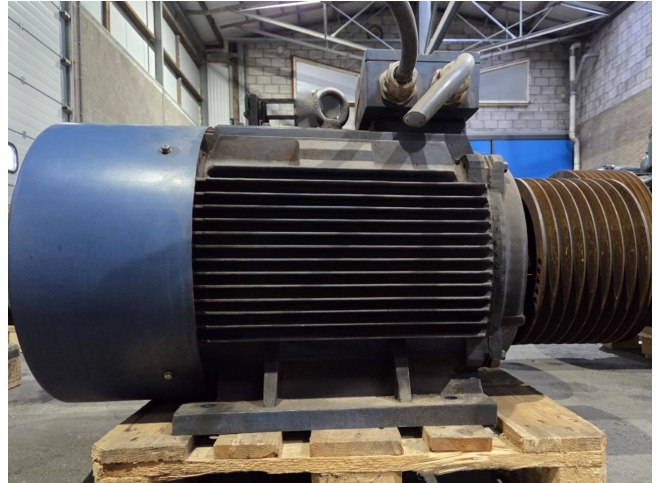

# Dutchi DM1-HE 280M4

## Specifications

Marca	Dutchi
Tipo	DM1-HE 280M4
kW	90
RPM	1485
Size & Weight	1120x700x720 mm (LxWxH) & 605 kg
50 Hz / 60 Hz	50/60
Stock	1

### Used Dutchi DM1-HE 280M4

Used Dutchi DM1-HE 280M4 electric motor with the following specifications: 50/60 Hz - 90/108 kW - 1485/1780 RPM. Dimensions: 1120x700x720 mm (LxWxH) & 605 kg.